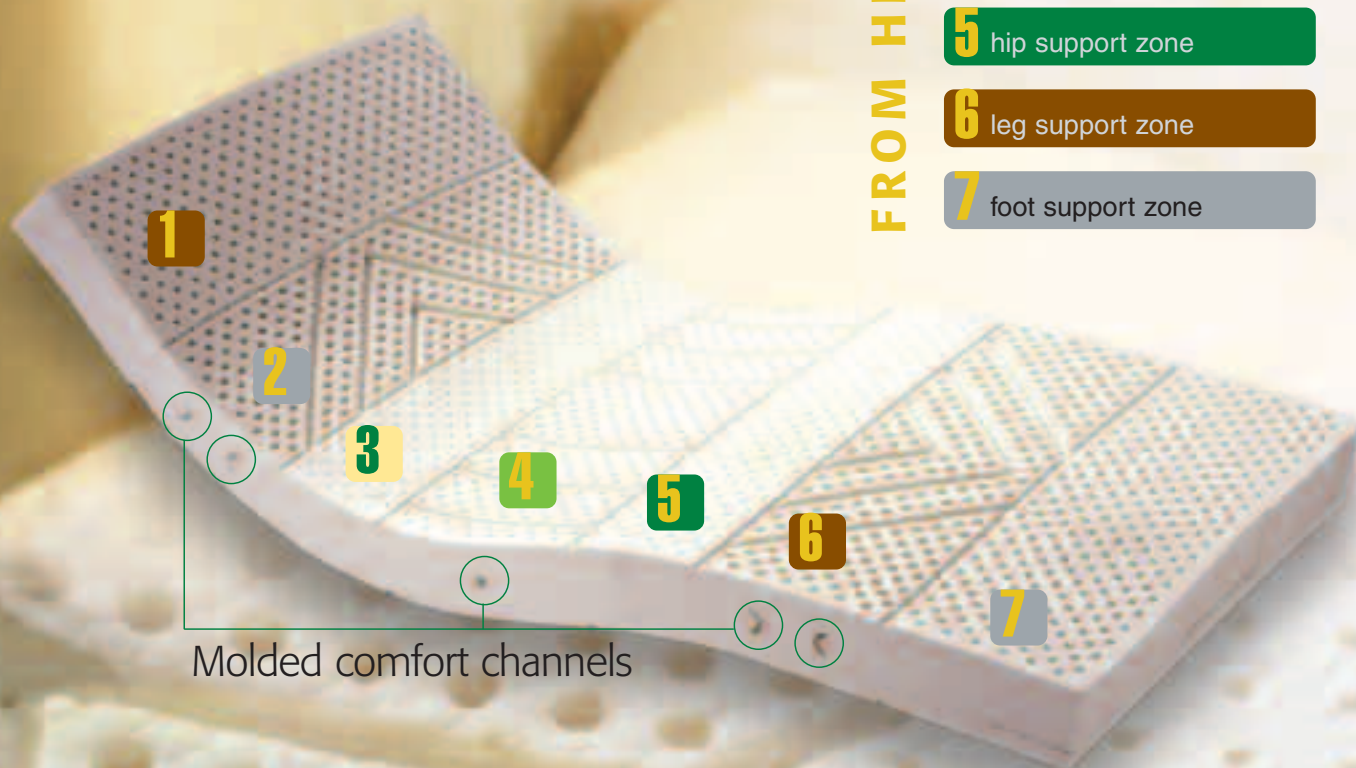

PureTouch
LUXURY LATEX SLEEP PRODUCTS

the
world's
most
natural
and
unique
sleep
surface

Derived naturally from select rubber trees, latex mattresses provide exceptional, contouring support and exquisite pressure relieving comfort. Sleeping on a PureTouch mattress will leave you refreshed, revitalized and ready to enjoy a new day.

natural
supportive
comfortable

PureTouch

LUXURY LATEX SLEEP PRODUCTS

the world's most natural, and unique, sleep surface.

- Natural rubber for comfort and support.
- Zoned anatomically with 7-zones of comfort and support for every inch of your body.
- The pure latex sleep surface is naturally resistant to airborne bacteria, providing a healthy sleep environment.
- 100% latex rubber is the most durable sleep surface on earth.
- Comfort channels molded into foam improves conformability for greater comfort.
- No motion transfer for undisturbed sleep.

7-zones of comfort and support.

FROM HEAD TO TOE

- 1 head support zone
- 2 neck support zone
- 3 shoulder support zone
- 4 lumbar support zone
- 5 hip support zone
- 6 leg support zone
- 7 foot support zone

Molded comfort channels

Natural comfort and support for every inch of your body